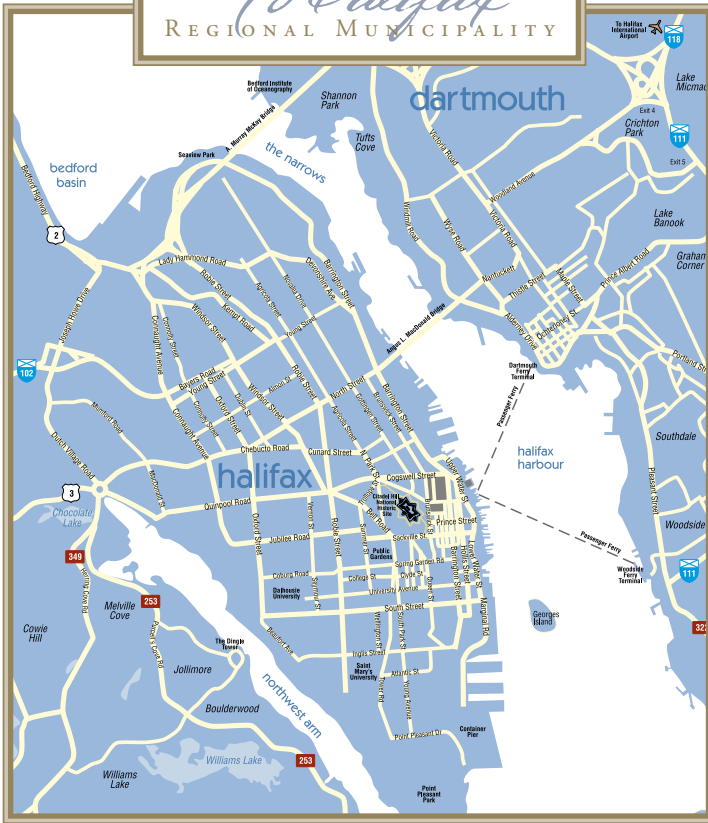

GETTING TO  
*Halifax*  
REGIONAL MUNICIPALITY

# DARTMOUTH

## Major Attractions

- 1 Alderney Gate
- 2 Alderney Landing
- 3 Christ Church
- 4 Christ Church Cemetery
- 5 Dartmouth Heritage Museum
- 6 Dartmouth Marine Slips
- 7 Events Plaza
- 8 First Baptist Church
- 9 Geary Street Cemetery & Look-off
- 10 Grace United Church
- 11 Leighton Dillman Scenic Garden
- 12 Quaker (William Ray) House
- 13 Royal Canadian Legion Military Museum
- 14 Shubenacadie Canal Entrance
- 15 St. Peter's Cemetery
- 16 Trans Canada Trail Pavilion
- 17 Victoria Road Baptist Church
- 18 World Peace Pavilion

## Accommodations

- 19 Quality Inn Mic Mac
- 20 Comfort Inn Dartmouth
- 21 Holiday Inn Harbourview
- 22 Ramada Plaza Hotel

DOWNTOWN  
*Dartmouth*  
WALKING MAP